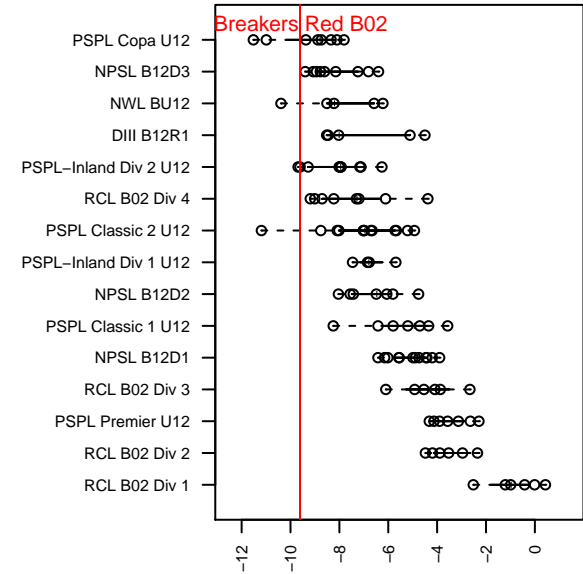

**attack and defense rating
relative to others at age
and all opponents in last 13 months**