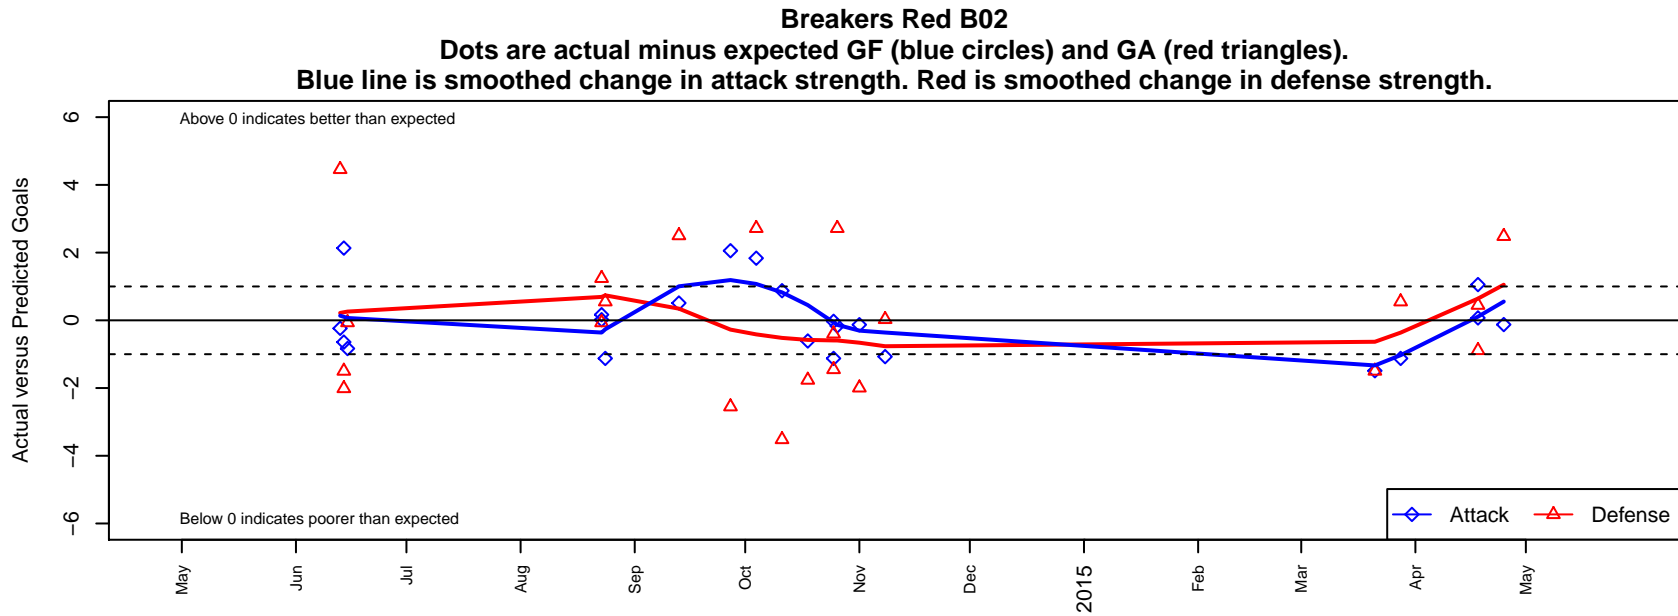

**attack and defense variance (black dot)
relative to other teams
and top 10 in region**

**attack and defense rating
relative to others at age
and all opponents in last 13 months**

Breakers Red B02

Breakers SC
Spokane, WA
B02 total strength=104
attack=0.14 defense=0.06
fall league = PSPL–Inland Div 2 U12
spr league = Spr PSPL–Inland Div 2 U12
notes= Simpson 2014

alt names used:
Breakers Simpson U12B
BREAKERS U12 RED SIMPSON (WA)
IEYSA Breakers B02 Simpson
IEYSA Breakers B02 Simpson

Venues played:
2014 Olivia Chaffin BU12
2014 River City Challenge U12
2014 PSPL–Inland Div 2 U12
2014 Spr PSPL–Inland Div 2 U12